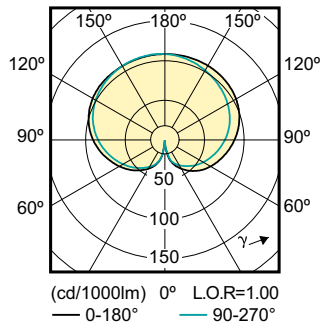

Dane fotometryczne

Spectral Power Distribution Colour - LED classic 60W A60 E27 WW FR ND 1CT/10

Light Distribution Diagram - LED classic 60W A60 E27 WW FR ND 1CT/10

General uniform lighting - LED classic 60W A60 E27 WW FR ND 1CT/10