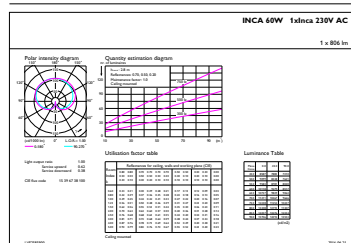

Dane fotometryczne

Spectral Power Distribution Colour - LED classic 60W A60 E27 WW FR ND 1CT/10

Light Distribution Diagram - LED classic 60W A60 E27 WW FR ND 1CT/10

General uniform lighting - LED classic 60W A60 E27 WW FR ND 1CT/10