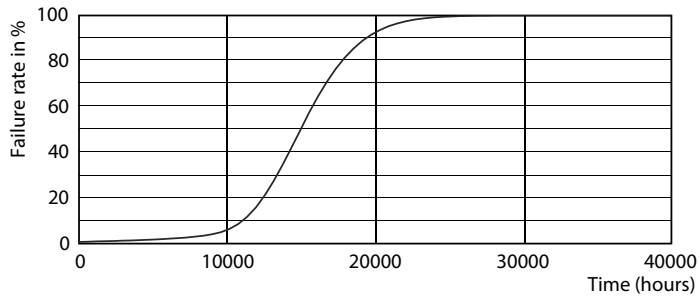

Dane fotometryczne

Spectral Power Distribution Colour - LED classic 60W A60 E27 WW FR ND 1CT/10

Light Distribution Diagram - LED classic 60W A60 E27 WW FR ND 1CT/10

General uniform lighting - LED classic 60W A60 E27 WW FR ND 1CT/10

Classic LED Lamps

Okres eksploatacji

Life Expectancy Diagram - LED classic 60W A60 E27 WW FR ND 1CT/10

Lumen Maintenance Diagram - LED classic 60W A60 E27 WW FR ND 1CT/10