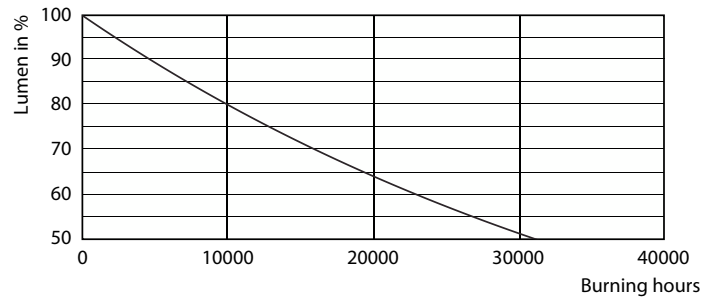

Dane fotometryczne

Spectral Power Distribution Colour - LED classic 60W A60 E27 WW FR ND 1CT/10

Light Distribution Diagram - LED classic 60W A60 E27 WW FR ND 1CT/10

General uniform lighting - LED classic 60W A60 E27 WW FR ND 1CT/10

Classic LED Lamps

Okres eksploatacji

Life Expectancy Diagram - LED classic 60W A60 E27 WW FR ND 1CT/10

Lumen Maintenance Diagram - LED classic 60W A60 E27 WW FR ND 1CT/10