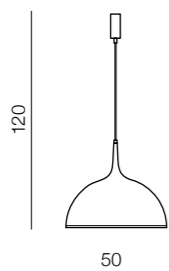

Mia

new 174

1 BROWN

2 WHITE

3 BLACK

4 GREY

Mia

- 1 BP-1619-BR (brown)
- 2 BP-1619-WH (white)
- 3 BP-1619-BK (black)
- 4 BP-1619-GR (grey)

E27 1x MAX 60W
metal

Tosca

175

Tosca

TS010121MM
E27 1x 60W
metal/glass/marble
satin nickel/white