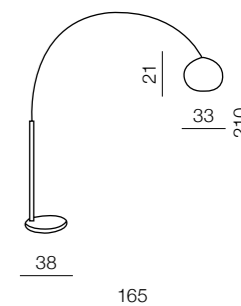

Mia

new 174

1 BROWN

2 WHITE

3 BLACK

4 GREY

Mia

- 1 BP-1619-BR (brown)
- 2 BP-1619-WH (white)
- 3 BP-1619-BK (black)
- 4 BP-1619-GR (grey)

E27 1x MAX 60W
metal

Tosca

175

Tosca

TS010121MM
E27 1x 60W
metal/glass/marble
satin nickel/white