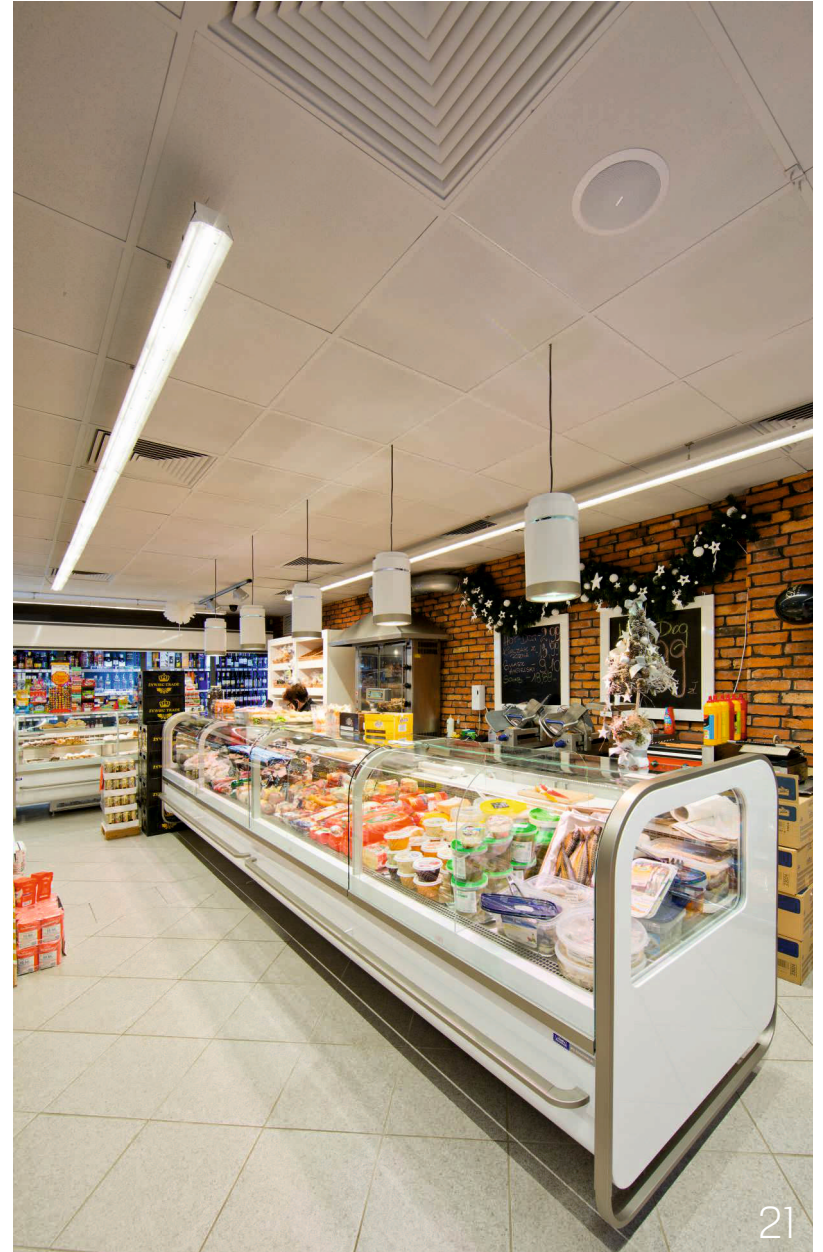

Our Projects

retail market