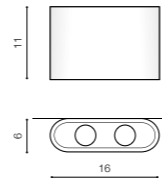

VEGA

bulb not included

GM1121	connect G9 1x Max. 40W	
metal / aluminium / glass		
IP20	installation place	
group energy label	inlet opening	

COLOUR

- BLACK / GOLD (BK / GO)
- WHITE (WH)
- CHROME (CH)
- ANODISED GOLD (AGO)

GRACIA

bulb included

MB3352	LED SMD 5W 3000K	
metal / aluminium		
IP20	installation place	
group energy label	300 lm	

COLOUR

- WHITE / WHITE (WH / WH)
- BLACK / GOLD (BK / GO)