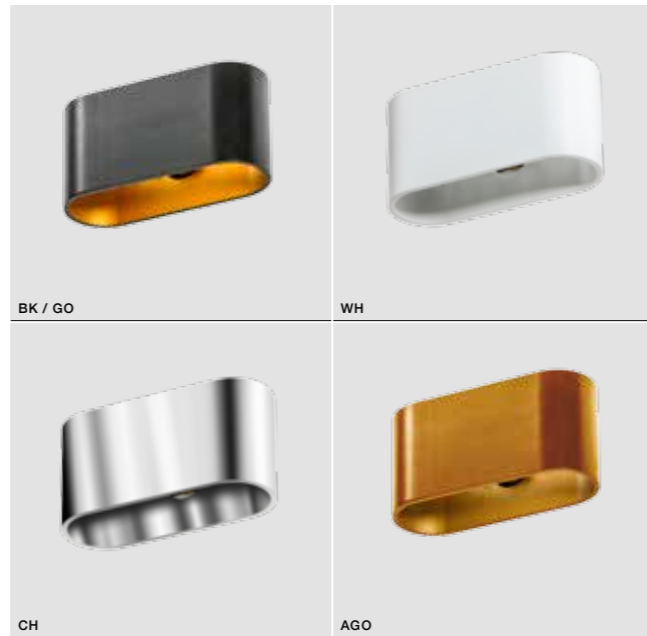

VEGA

bulb not included

GM1121	connect G9 1x Max. 40W	
metal / aluminium / glass		
IP20	installation place	
group energy label	inlet opening	

COLOUR

- BLACK / GOLD (BK / GO)
- WHITE (WH)
- CHROME (CH)
- ANODISED GOLD (AGO)

GRACIA

bulb included

MB3352	LED SMD 5W 3000K	
metal / aluminium		
IP20	installation place	
group energy label	300 lm	

COLOUR

- WHITE / WHITE (WH / WH)
- BLACK / GOLD (BK / GO)