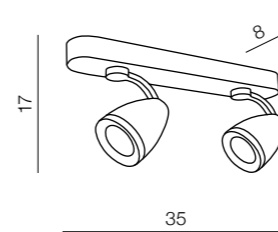

Albico 2

1. FH31812A12-2WH
   (sand white)
   2x GU10 MAX 50W *
   aluminium