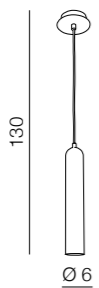

TUBO

308

1 BLACK/CHROME

2 WHITE

* BULB NOT INCLUDED

ALBICO

309

* BULB NOT INCLUDED

Tubo 1

- 1 FH31141-BJ-350-1BKCH (black/chrome)
 - 2 FH31141-BJ-350-1WH (white)
- 1x GU10 MAX 50W *
aluminium

Tubo 4

- 1 FH31144-AJ13-350-4BKCH (black/chrome)
 - 2 FH31144-AJ13-350-4WH (white)
- 4x GU10 MAX 50W *
aluminium

Albico 1

- FH31811B4-1WH
(sand white)
1x GU10 MAX 50W *
aluminium

Albico 2

- FH31812A12-2WH
(sand white)
2x GU10 MAX 50W *
aluminium

Albico 3

- FH31813A12-3WH
(sand white)
3x GU10 MAX 50W *
aluminium

Albico 3 round

- FH31813B4-3RWH
(sand white)
3x GU10 MAX 50W *
aluminium