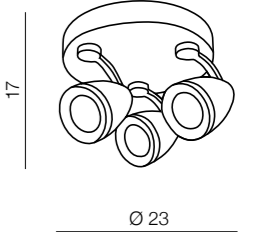

Tubo 1

- 1 FH31141-BJ-350-1BKCH (black/chrome)
 - 2 FH31141-BJ-350-1WH (white)
- 1x GU10 MAX 50W *
aluminium

Tubo 4

- 1 FH31144-AJ13-350-4BKCH (black/chrome)
 - 2 FH31144-AJ13-350-4WH (white)
- 4x GU10 MAX 50W *
aluminium

Albico 1

- FH31811B4-1WH
(sand white)
1x GU10 MAX 50W *
aluminium

Albico 2

- FH31812A12-2WH
(sand white)
2x GU10 MAX 50W *
aluminium

Albico 3

- FH31813A12-3WH
(sand white)
3x GU10 MAX 50W *
aluminium

Albico 3 round