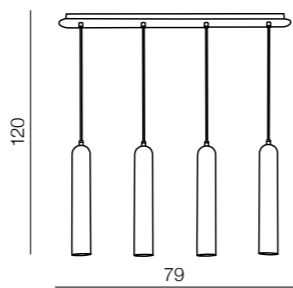

TUBO

308

1 BLACK/CHROME

2 WHITE

* BULB NOT INCLUDED

ALBICO

309

* BULB NOT INCLUDED

Tubo 1

- 1 FH31141-BJ-350-1BKCH (black/chrome)
 - 2 FH31141-BJ-350-1WH (white)
- 1x GU10 MAX 50W *
aluminium

Tubo 4

- 1 FH31144-AJ13-350-4BKCH (black/chrome)
 - 2 FH31144-AJ13-350-4WH (white)
- 4x GU10 MAX 50W *
aluminium

Albico 1

- FH31811B4-1WH
(sand white)
1x GU10 MAX 50W *
aluminium

Albico 2

- FH31812A12-2WH
(sand white)
2x GU10 MAX 50W *
aluminium

Albico 3

- FH31813A12-3WH
(sand white)
3x GU10 MAX 50W *
aluminium

Albico 3 round

- FH31813B4-3RWH
(sand white)
3x GU10 MAX 50W *
aluminium