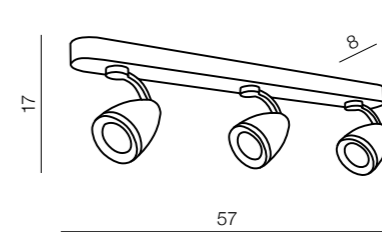

Albico 3

1. FH31813A12-3WH
   (sand white)
   3x GU10 MAX 50W *
   aluminium