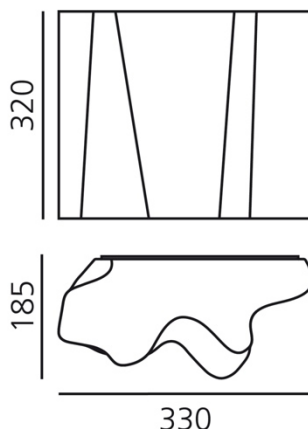

FEATURES

Product name:	Logico wall
Article Code:	0391030A
Colour:	White
Material:	Blown glass, steel
Series:	Design
Environment:	Indoor
Area contract:	Hospitality Hotel, Hospitality Restaurant, Office, Private Residence

OPTICS

Emission:	Diffused And Direct
-----------	---------------------

DIMENSIONS

Length:	cm 33
Width:	cm 18.5
Height:	cm 32
Impact Resistance:	N/D
Glow Wire Test:	N/D °

DIMENSIONS

COLOUR

LAMPS NOT INCLUDED