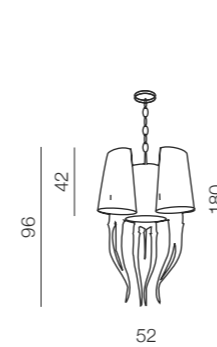

Diablo

66

1 WHITE

2 BLACK

Diablo

67

Diablo

- 1 AB 8074-1S (white)
- 2 AB 8074-1S (black)

E14 2x 11W ESB
metal/fabric

Diablo 3 big

- 1 AD8074-3 BIG (white)
- 2 AD8074-3 BIG (black)

E14 6x 11W ESB
metal/fabric

Diablo 3+3

- 1 AD8074-3+3 (white)
- 2 AD8074-3+3 (black)

E14 12x 11W ESB
metal/fabric

Diablo 6 big

- 1 AD8074-6 BIG WH (white)
- 2 AD8074-6 BIG BK (black)

E14 12x 11W ESB
metal/fabric

Diablo 3

- 1 AD 8074-3 (white)
- 2 AD 8074-3 (black)

E14 6x 11W ESB
metal/fabric