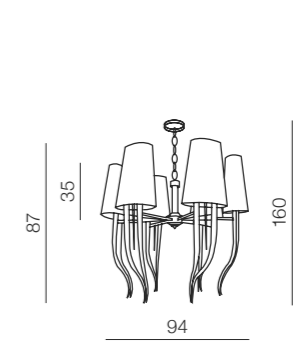

E14 2x 11W ESB
metal/fabric

Diablo 3 big

- 1 AD8074-3 BIG (white)
- 2 AD8074-3 BIG (black)

E14 6x 11W ESB
metal/fabric

Diablo 3+3

- 1 AD8074-3+3 (white)
- 2 AD8074-3+3 (black)

E14 12x 11W ESB
metal/fabric

Diablo 6 big

- 1 AD8074-6 BIG WH (white)
- 2 AD8074-6 BIG BK (black)

E14 12x 11W ESB
metal/fabric

Diablo 3

- 1 AD 8074-3 (white)
- 2 AD 8074-3 (black)

E14 6x 11W ESB
metal/fabric