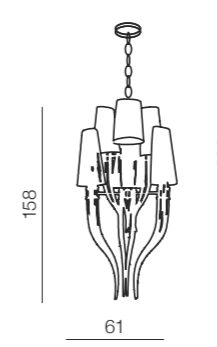

Diablo

66

1 WHITE

2 BLACK

Diablo

67

Diablo

- 1 AB 8074-1S (white)
- 2 AB 8074-1S (black)

E14 2x 11W ESB
metal/fabric

Diablo 3 big

- 1 AD8074-3 BIG (white)
- 2 AD8074-3 BIG (black)

E14 6x 11W ESB
metal/fabric

Diablo 3+3

- 1 AD8074-3+3 (white)
- 2 AD8074-3+3 (black)

E14 12x 11W ESB
metal/fabric

Diablo 6 big

- 1 AD8074-6 BIG WH (white)
- 2 AD8074-6 BIG BK (black)

E14 12x 11W ESB
metal/fabric

Diablo 3

- 1 AD 8074-3 (white)
- 2 AD 8074-3 (black)

E14 6x 11W ESB
metal/fabric