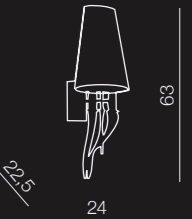

Diablo

66

1 WHITE

2 BLACK

Diablo

67

Diablo

- 1 AB 8074-1S (white)
- 2 AB 8074-1S (black)

E14 2x 11W ESB
metal/fabric

Diablo 3 big

- 1 AD8074-3 BIG (white)
- 2 AD8074-3 BIG (black)

E14 6x 11W ESB
metal/fabric

Diablo 3+3

- 1 AD8074-3+3 (white)
- 2 AD8074-3+3 (black)

E14 12x 11W ESB
metal/fabric

Diablo 6 big

- 1 AD8074-6 BIG WH (white)
- 2 AD8074-6 BIG BK (black)

E14 12x 11W ESB
metal/fabric

Diablo 3

- 1 AD 8074-3 (white)
- 2 AD 8074-3 (black)

E14 6x 11W ESB
metal/fabric