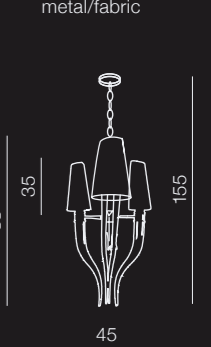

E14 2x 11W ESB
metal/fabric

Diablo 3 big

- 1 AD8074-3 BIG (white)
- 2 AD8074-3 BIG (black)

E14 6x 11W ESB
metal/fabric

Diablo 3+3

- 1 AD8074-3+3 (white)
- 2 AD8074-3+3 (black)

E14 12x 11W ESB
metal/fabric

Diablo 6 big

- 1 AD8074-6 BIG WH (white)
- 2 AD8074-6 BIG BK (black)

E14 12x 11W ESB
metal/fabric

Diablo 3

- 1 AD 8074-3 (white)
- 2 AD 8074-3 (black)

E14 6x 11W ESB
metal/fabric