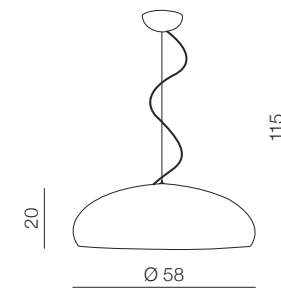

Quince

new 118

Quince wall

LW1056
G9 1x MAX 40w
opal glass/metal/
chrome/acryl

Quince 40 top

LP/LC1056-5
G9 5x MAX 40w
opal glass/metal/
chrome/acryl

Quince 50 top

LP/LC1056-6
G9 6x MAX 40w
opal glass/metal/
chrome/acryl

Quince 3 line

LP1056-3P
G9 3x MAX 40W
metal/crystal/glass

Quince 40

LP/LC1056-5
G9 5x MAX 40w
opal glass/metal/
chrome/acryl

Quince 50

LP/LC1056-6
G9 6x MAX 40w
opal glass/metal/
chrome/acryl

Ragazza

- 1 LP 9001-L (black)
- 2 LP 9001-L (yellow)
- 3 LP 9001-L (red)
- 4 LP 9001-L (white)