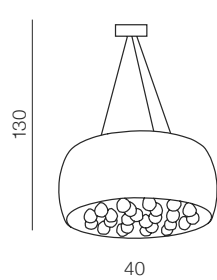

Quince

new 118

Quince wall

LW1056
G9 1x MAX 40w
opal glass/metal/
chrome/acryl

Quince 40 top

LP/LC1056-5
G9 5x MAX 40w
opal glass/metal/
chrome/acryl

Quince 50 top

LP/LC1056-6
G9 6x MAX 40w
opal glass/metal/
chrome/acryl

Quince 3 line

LP1056-3P
G9 3x MAX 40W
metal/crystal/glass

Quince 40

LP/LC1056-5
G9 5x MAX 40w
opal glass/metal/
chrome/acryl

Quince 50

LP/LC1056-6
G9 6x MAX 40w
opal glass/metal/
chrome/acryl

Ragazza

- 1 LP 9001-L (black)
- 2 LP 9001-L (yellow)
- 3 LP 9001-L (red)
- 4 LP 9001-L (white)