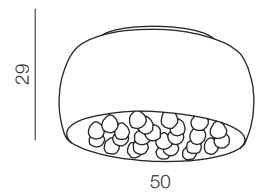

Quince

new 118

Quince wall

LW1056
G9 1x MAX 40w
opal glass/metal/
chrome/acryl

Quince 40 top

LP/LC1056-5
G9 5x MAX 40w
opal glass/metal/
chrome/acryl

Quince 50 top

LP/LC1056-6
G9 6x MAX 40w
opal glass/metal/
chrome/acryl

Quince 3 line

LP1056-3P
G9 3x MAX 40W
metal/crystal/glass

Quince 40

LP/LC1056-5
G9 5x MAX 40w
opal glass/metal/
chrome/acryl

Quince 50

LP/LC1056-6
G9 6x MAX 40w
opal glass/metal/
chrome/acryl

Ragazza

- 1 LP 9001-L (black)
- 2 LP 9001-L (yellow)
- 3 LP 9001-L (red)
- 4 LP 9001-L (white)