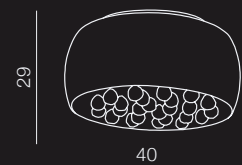

Quince

new 118

Quince wall

LW1056
G9 1x MAX 40w
opal glass/metal/
chrome/acryl

Quince 40 top

LP/LC1056-5
G9 5x MAX 40w
opal glass/metal/
chrome/acryl

Quince 50 top

LP/LC1056-6
G9 6x MAX 40w
opal glass/metal/
chrome/acryl

Quince 3 line

LP1056-3P
G9 3x MAX 40W
metal/crystal/glass

Quince 40

LP/LC1056-5
G9 5x MAX 40w
opal glass/metal/
chrome/acryl

Quince 50

LP/LC1056-6
G9 6x MAX 40w
opal glass/metal/
chrome/acryl

Ragazza

- 1 LP 9001-L (black)
- 2 LP 9001-L (yellow)
- 3 LP 9001-L (red)
- 4 LP 9001-L (white)