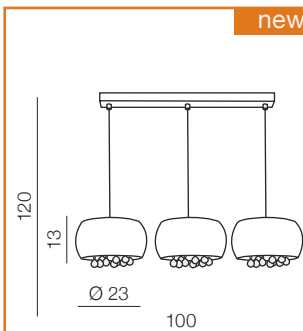

Quince

new 118

Quince wall

LW1056
G9 1x MAX 40w
opal glass/metal/
chrome/acryl

Quince 40 top

LP/LC1056-5
G9 5x MAX 40w
opal glass/metal/
chrome/acryl

Quince 50 top

LP/LC1056-6
G9 6x MAX 40w
opal glass/metal/
chrome/acryl

Quince 3 line

LP1056-3P
G9 3x MAX 40W
metal/crystal/glass

Quince 40

LP/LC1056-5
G9 5x MAX 40w
opal glass/metal/
chrome/acryl

Quince 50

LP/LC1056-6
G9 6x MAX 40w
opal glass/metal/
chrome/acryl

Ragazza

- 1 LP 9001-L (black)
- 2 LP 9001-L (yellow)
- 3 LP 9001-L (red)
- 4 LP 9001-L (white)

E27 4x 60W
metal/aluminium

Ragazza

119

1 BLACK

2 YELLOW

3 RED

4 WHITE