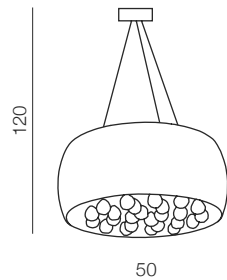

Quince

new 118

Quince wall

LW1056
G9 1x MAX 40w
opal glass/metal/
chrome/acryl

Quince 40 top

LP/LC1056-5
G9 5x MAX 40w
opal glass/metal/
chrome/acryl

Quince 50 top

LP/LC1056-6
G9 6x MAX 40w
opal glass/metal/
chrome/acryl

Quince 3 line

LP1056-3P
G9 3x MAX 40W
metal/crystal/glass

Quince 40

LP/LC1056-5
G9 5x MAX 40w
opal glass/metal/
chrome/acryl

Quince 50

LP/LC1056-6
G9 6x MAX 40w
opal glass/metal/
chrome/acryl

Ragazza

- 1 LP 9001-L (black)
- 2 LP 9001-L (yellow)
- 3 LP 9001-L (red)
- 4 LP 9001-L (white)