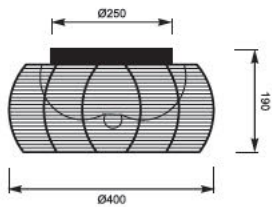

TANGO

Ceiling

1. MX1104-2 (silver)
2. MX1104-2 (black)
- 2*E27 60W
- black or silver aluminum wire shade / opal glass inside